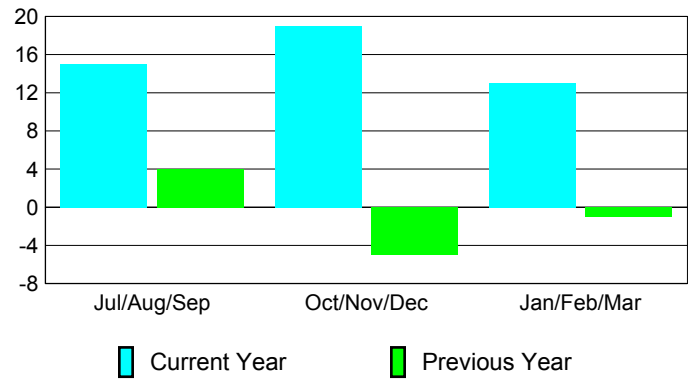

Membership Results 2008-2009

Membership 2007-2008

Month	Net Memb Goal	Actual New Memb	Actual Dropped Memb	Gain/Loss of Memb	Gain/Loss of Memb
Jul/Aug/Sep	3	33	-18	15	4
Oct/Nov/Dec	4	36	-17	19	-5
Jan/Feb/Mar	4	40	-27	13	-1
Totals	11	109	-62	47	-2

Membership Results 2008-2009

Goal, New, Dropped, Gain/Loss

Comparison of Membership Gain/Loss

Current Year Compared to the Previous Year

Gender Comparison 2008-2009