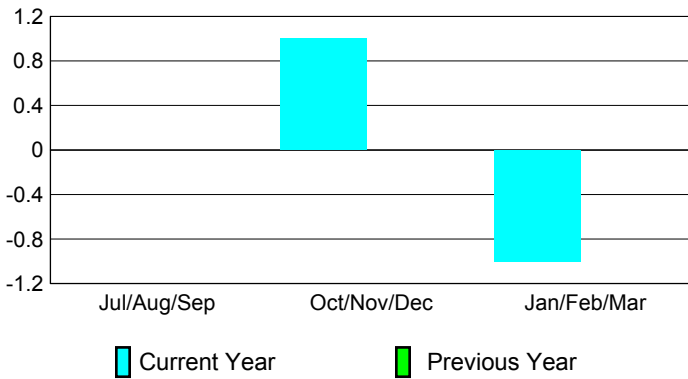

2008-2009 GMT Quarterly Report for District (or Undistricted) **District 112 A**

GMT: **JACQUES 'JACK' VERBEKE**

Location: **BELGIUM**

GMT CA: **4**

CLUBS

Club Results 2008-2009

Clubs 2007-2008

Month	New Club Goal	Actual New Clubs	Actual Dropped Clubs	Gain/Loss of Clubs	Gain/Loss of Clubs
Jul/Aug/Sep	0	0	0	0	0
Oct/Nov/Dec	0	1	0	1	0
Jan/Feb/Mar	0	-1	0	-1	0
Totals	0	0	0	0	0

Club Results 2008-2009

Goal, New, Dropped, Gain/Loss

Comparison of Club Gain/Loss

Current Year Compared to the Previous Year

YTD Status Quo Clubs 2008-2009

Status Quo Clubs Compared to Status Quo Members

MEMBERSHIP