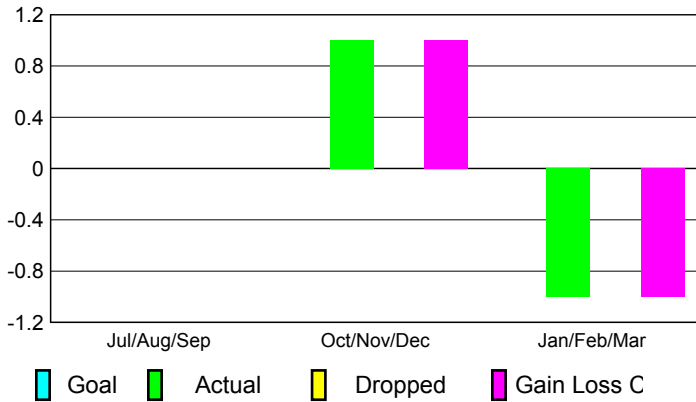

2008-2009 GMT Quarterly Report for District (or Undistricted) **District 112 A**

GMT: **JACQUES 'JACK' VERBEKE**

Location: **BELGIUM**

GMT CA: **4**

CLUBS

Club Results 2008-2009

Clubs 2007-2008

Month	New Club Goal	Actual New Clubs	Actual Dropped Clubs	Gain/Loss of Clubs	Gain/Loss of Clubs
Jul/Aug/Sep	0	0	0	0	0
Oct/Nov/Dec	0	1	0	1	0
Jan/Feb/Mar	0	-1	0	-1	0
Totals	0	0	0	0	0

Club Results 2008-2009

Goal, New, Dropped, Gain/Loss

Comparison of Club Gain/Loss

Current Year Compared to the Previous Year

YTD Status Quo Clubs 2008-2009

Status Quo Clubs Compared to Status Quo Members

MEMBERSHIP

Membership Results 2008-2009

Membership 2007-2008

Month	Net Memb Goal	Actual New Memb	Actual Dropped Memb	Gain/Loss of Memb	Gain/Loss of Memb
Jul/Aug/Sep	3	33	-18	15	4
Oct/Nov/Dec	4	36	-17	19	-5
Jan/Feb/Mar	4	40	-27	13	-1
Totals	11	109	-62	47	-2