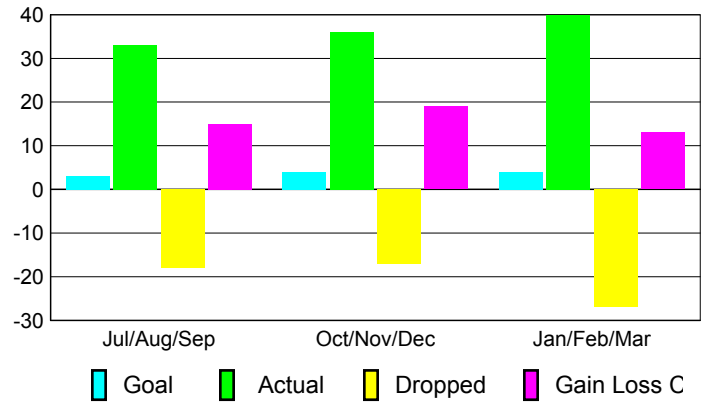

Membership Results 2008-2009

Goal, New, Dropped, Gain/Loss